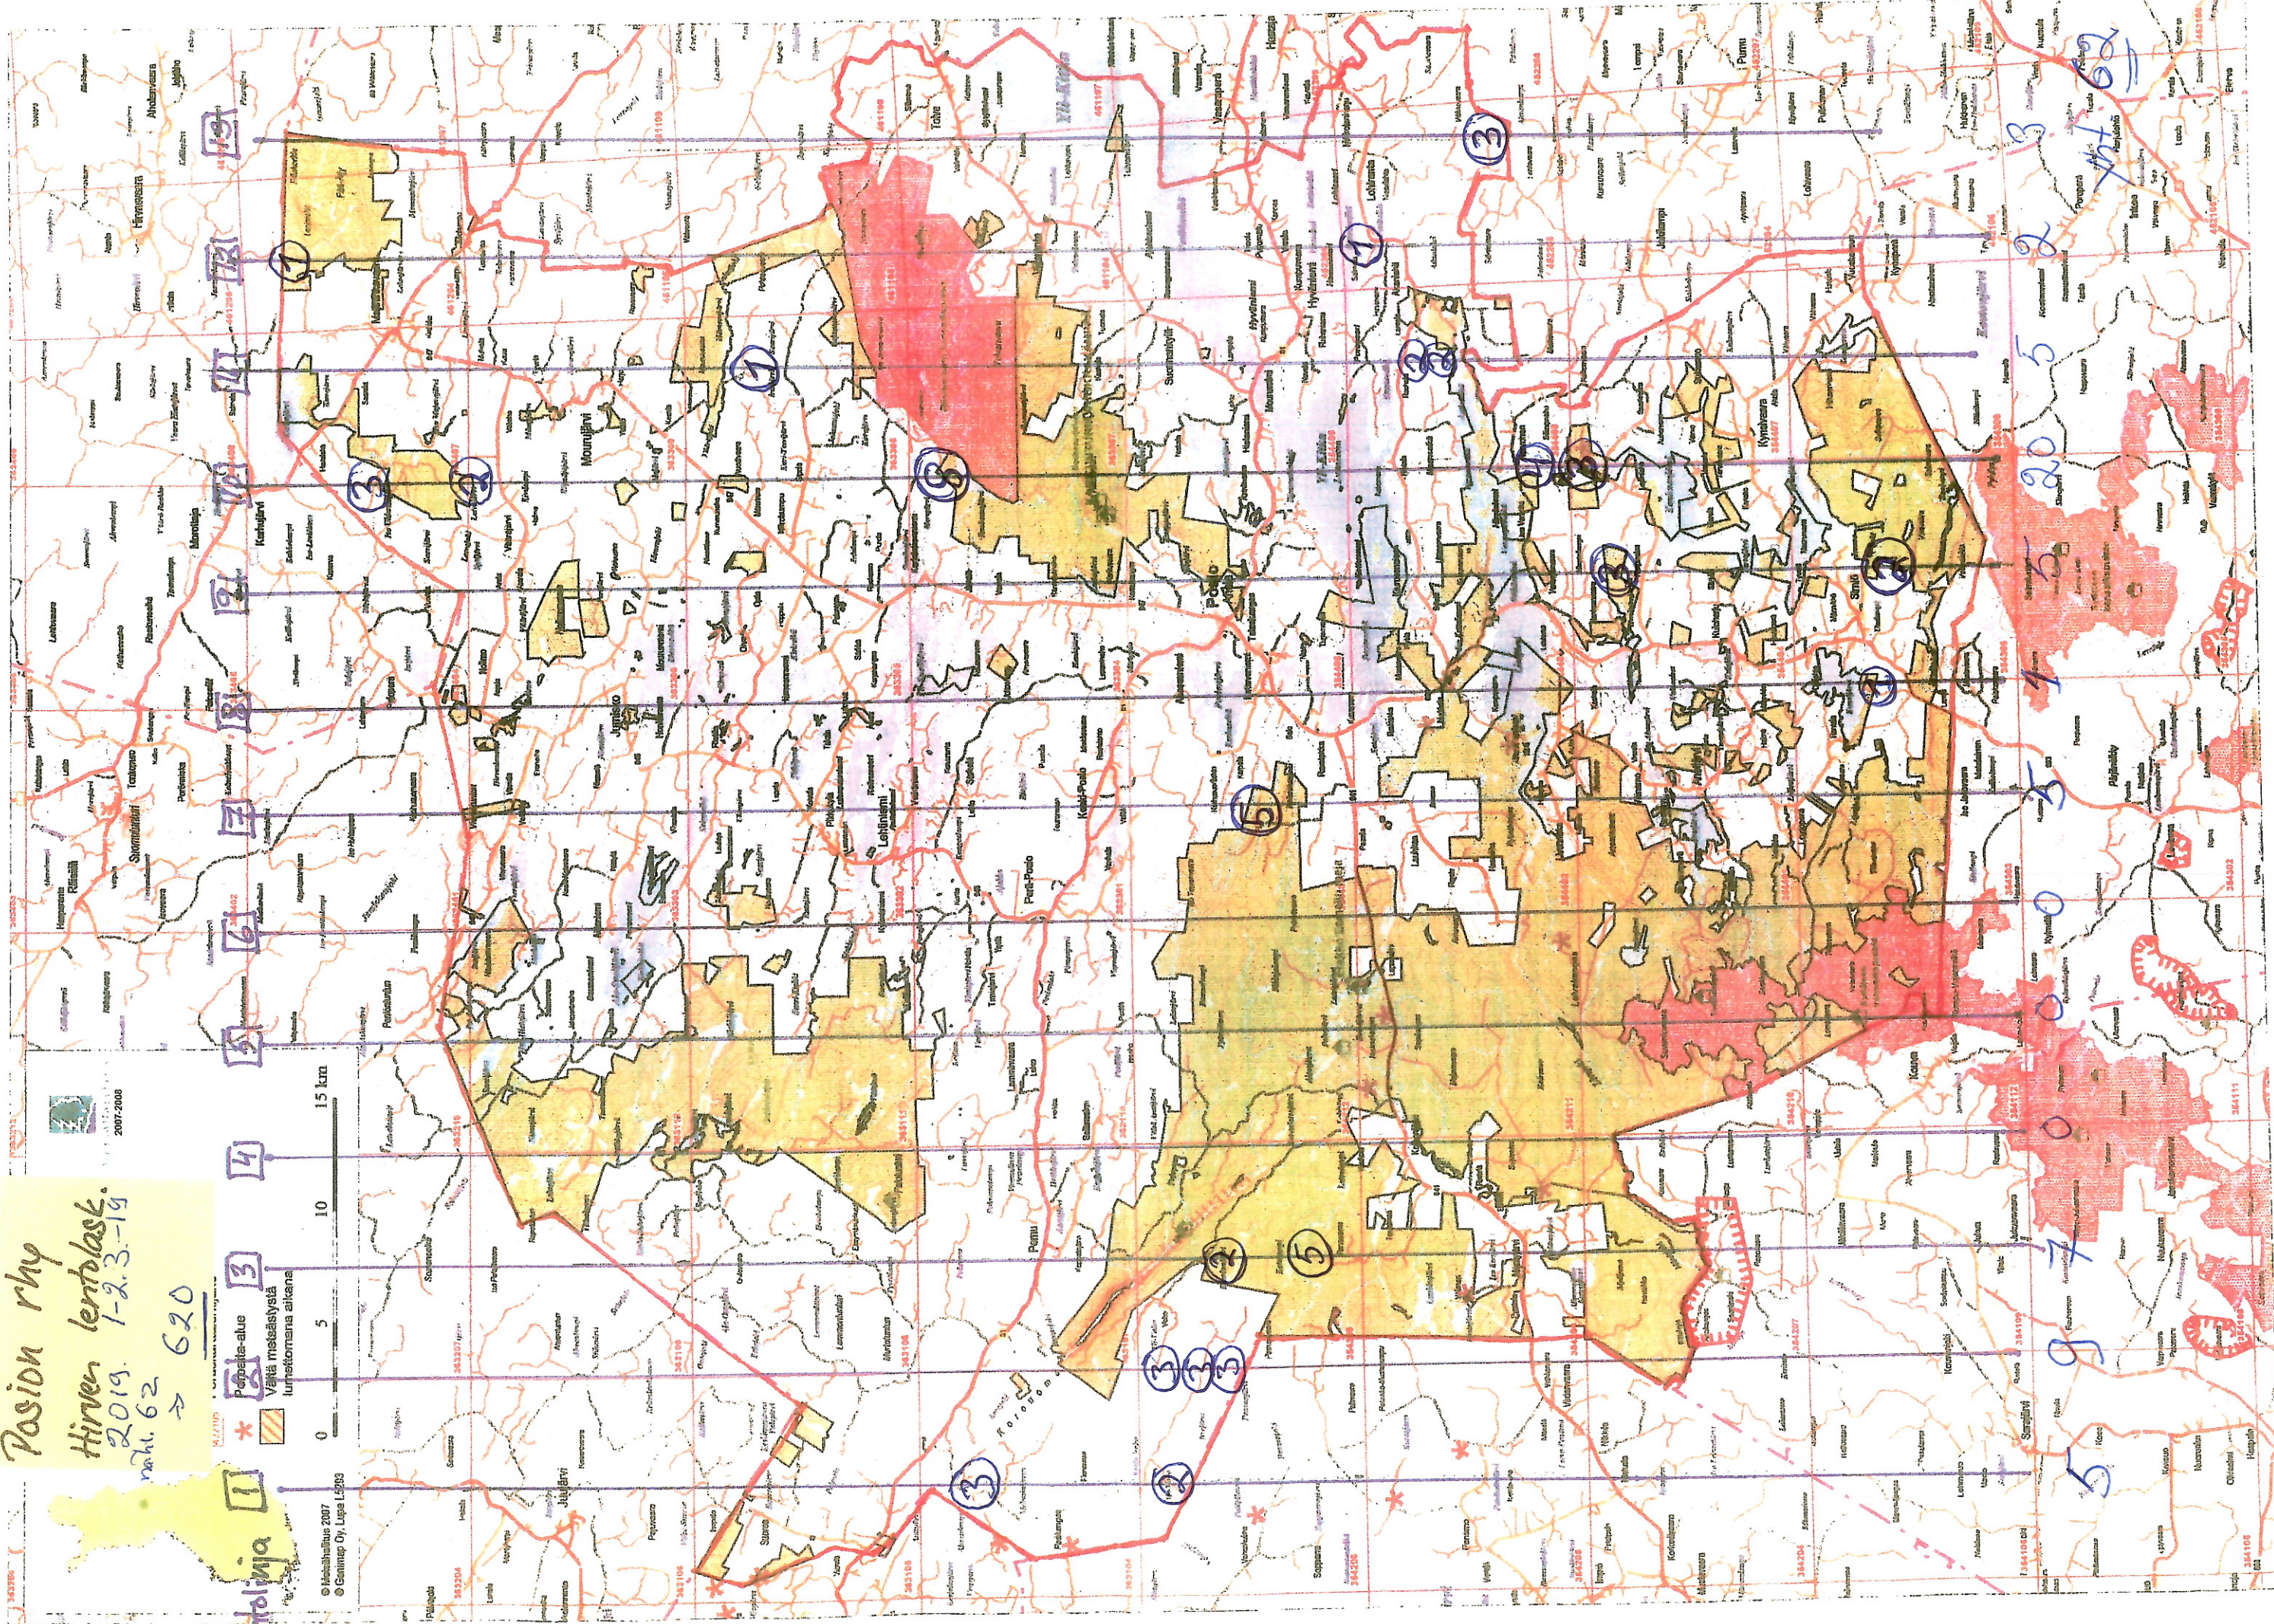

Pasion rhy  
 Hirven lentolask.  
 2019. 1-2.3-19  
 mhti. 62 → G20

entisijä 1

3  
 Perhe-alue  
 VÄNÄ metsätalustusta  
 luonteena aikana

0 5 10 15 km

© Helsinki 2007  
 © Goinsep Oy, Lupa L5393

Handwritten notes in blue ink at the top right of the map, including the number '20' and a signature.